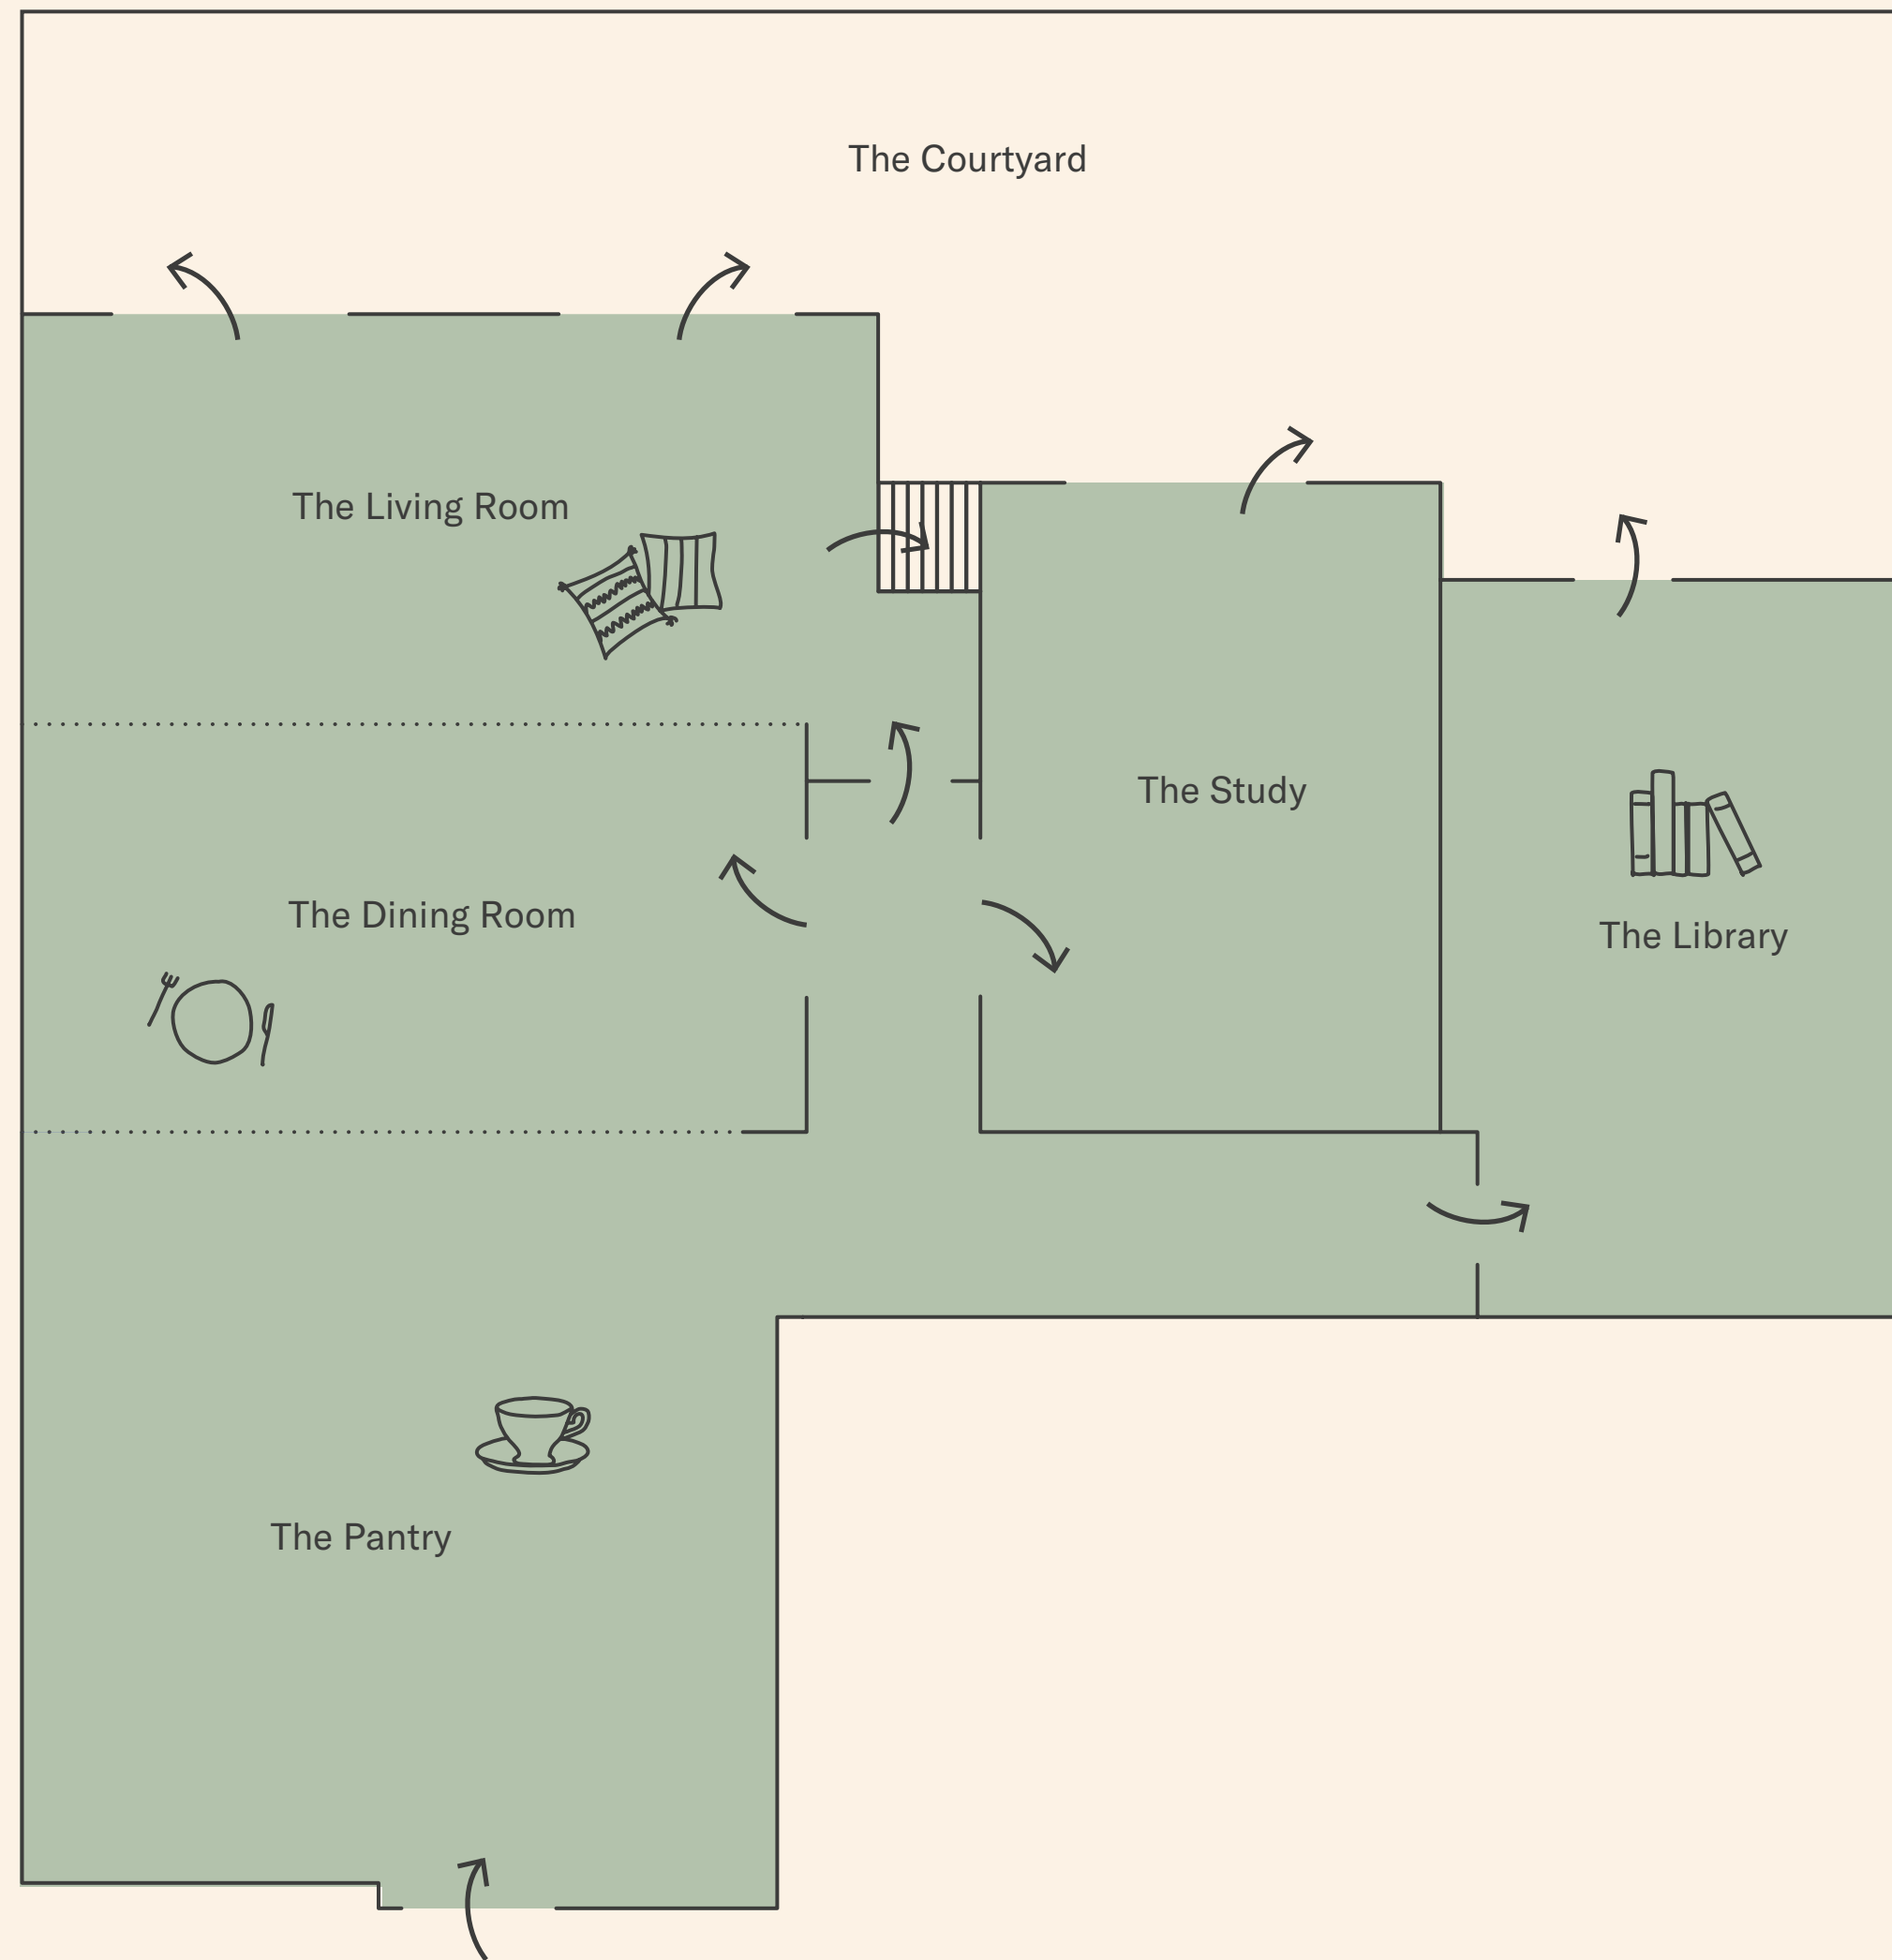

the hoxton

The Hoxton, Shepherd's Bush
65 Shepherd's Bush Green, London W12 8QE

A modern dining room with wooden tables, patterned chairs, and a bar area with stools. The room is dimly lit with warm, ambient lighting. In the foreground, there is a bar with three high stools featuring a geometric pattern. To the right, a wooden coffee table holds a stack of books and a small candle. In the background, several round wooden tables are set with glassware and plates, ready for a meal. The walls are decorated with patterned panels and framed art. The floor is made of dark wood.

Meetings & party time

4 rooms

The Apartment

Step inside The Apartment: our uniquely designed West London events and meetings space.

Whether you're celebrating, launching, presenting or networking, any of the four versatile Apartment rooms will suit – not forgetting the Pantry, our airy kitchen space that flips to a private bar come evening.

The Apartment | 4 rooms

| Room | Boardroom | Theatre | U-shape | Private Dining | Reception |
|--------------------------|-----------|---------|---------|----------------|-----------|
| Dining Room | 16 | 20 | - | 20 | 25 |
| Living Room | 16 | 24 | - | 20 | 25 |
| Dining & Living Combined | 32 | 56 | 22 | 40 | 50 |
| Study | 12 | 25 | - | 14 | 20 |
| Library | 14 | 20 | - | 16 | 20 |
| Pantry | - | - | - | - | 50 |
| The Apartment | - | 60 | - | 50 | 100 |

The Pantry

The Living Room | *Max Peeps 25*

The Study | Max Peeps 25

The Library | Max Peeps 20

The Dining Room & The Living Room

Max Peeps 56

the hoxton

Want to know more?