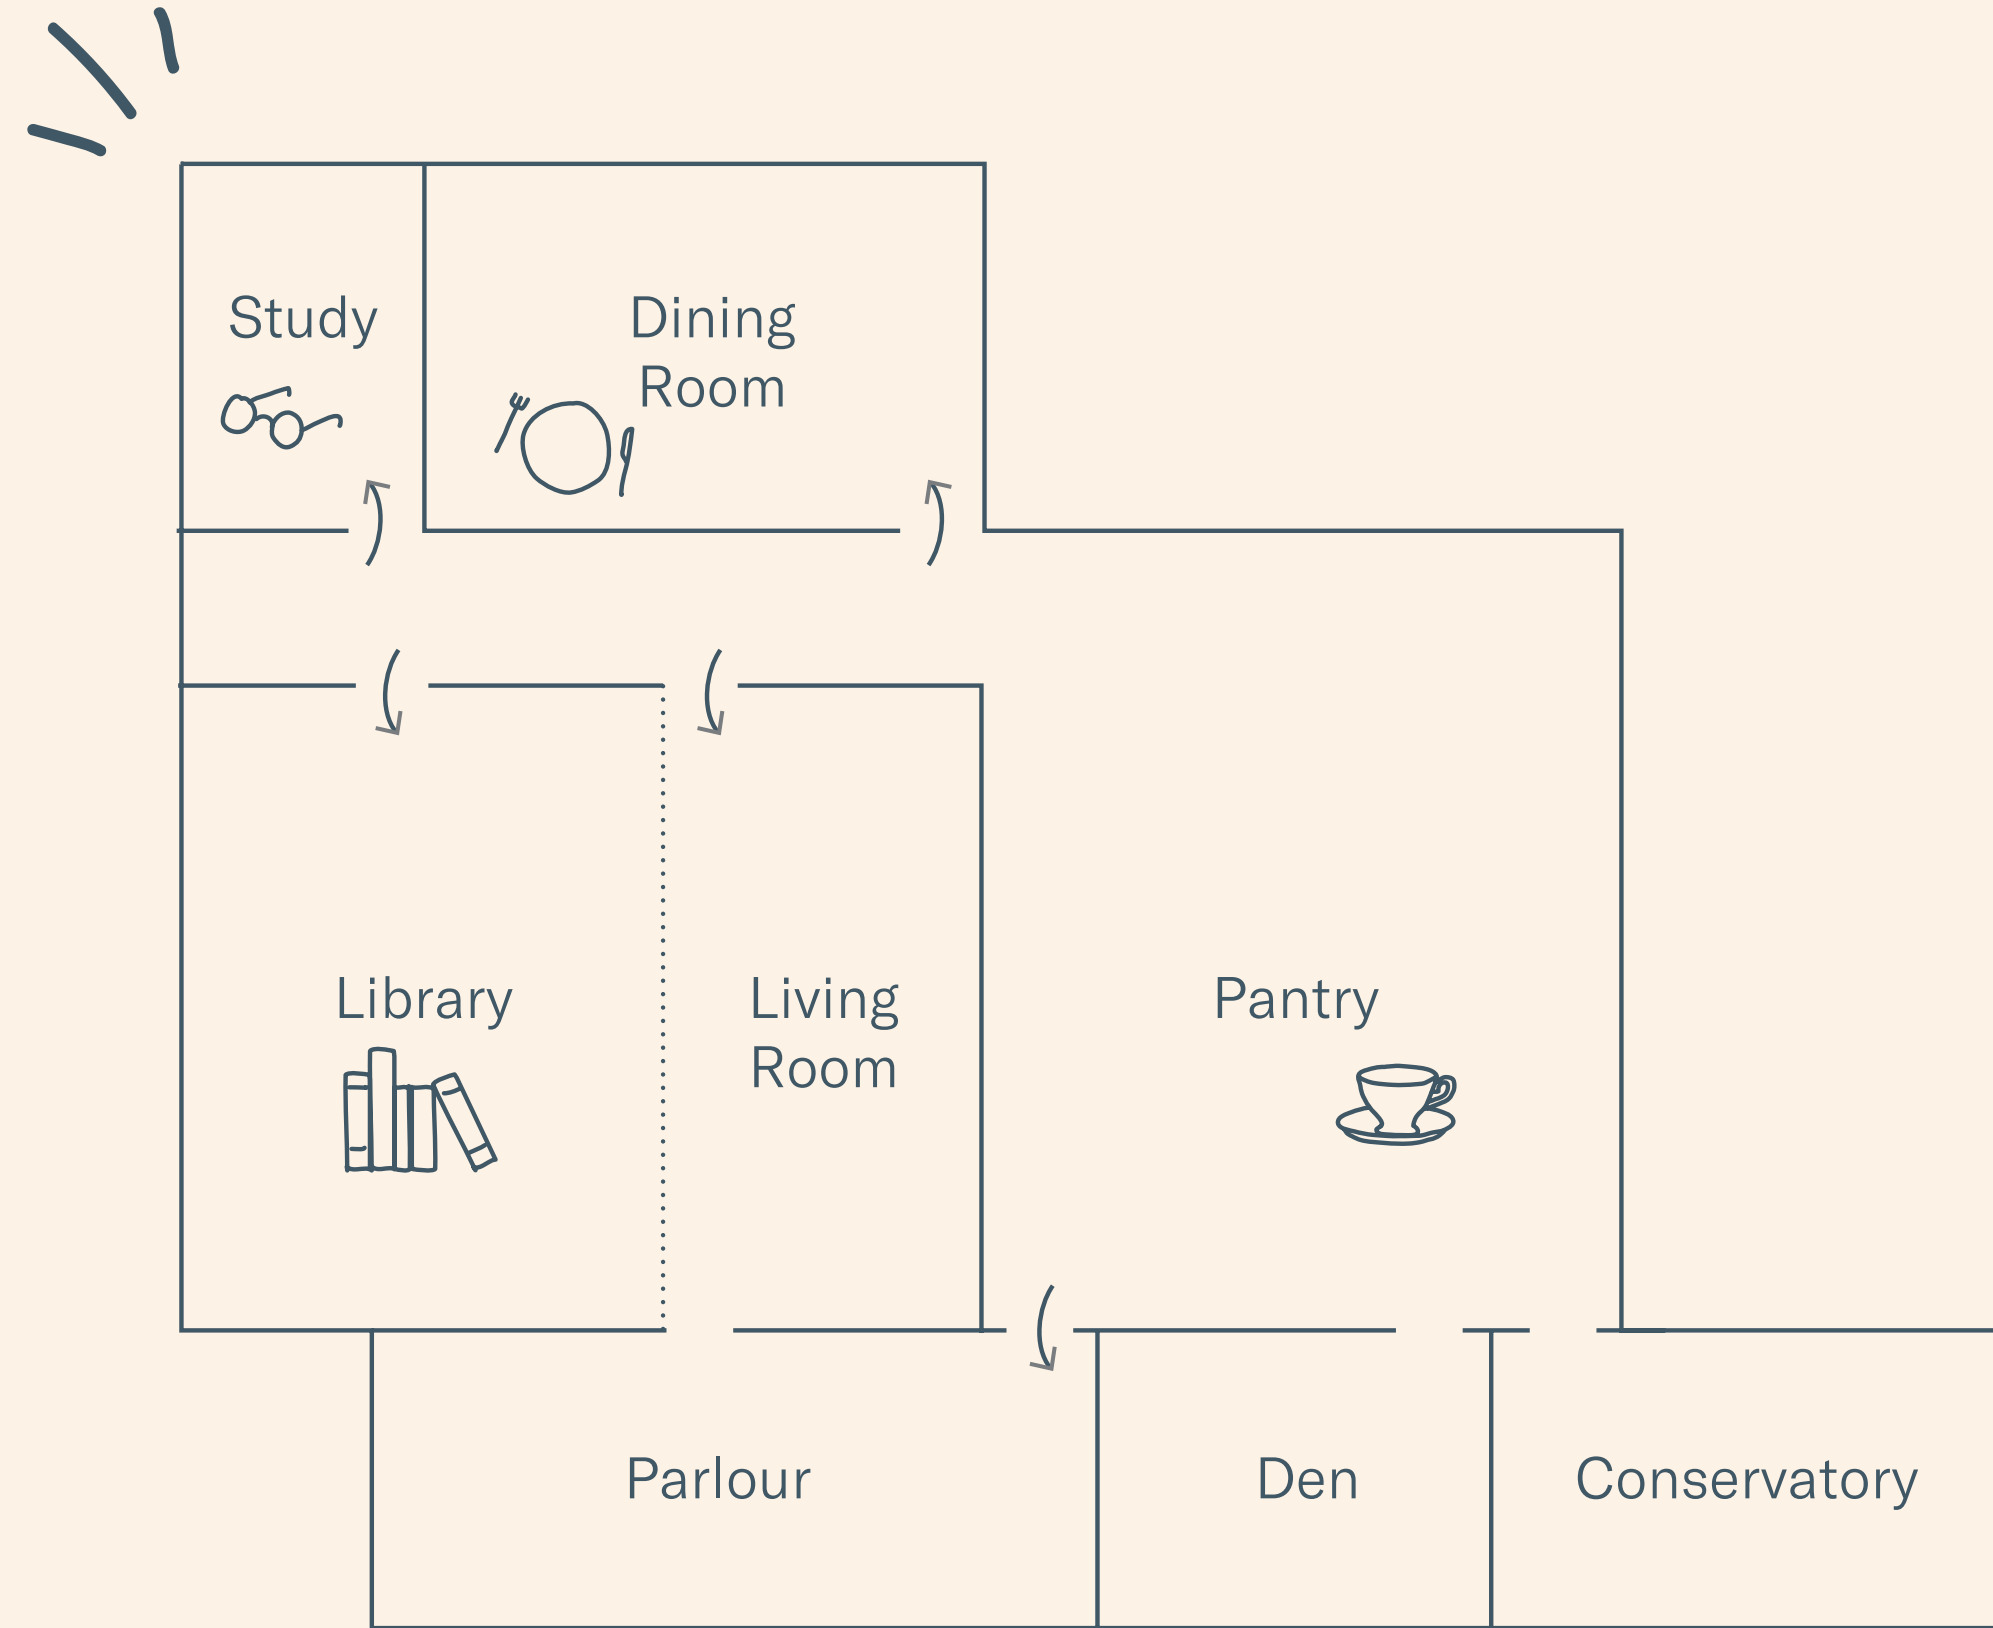

Meetings & party time

7 rooms

The Apartment

Pitch? Presentation? Party? The Apartment is a flexible meetings and events space in all our hotels. Individually designed spaces are made to feel like home, centred around a communal kitchen pantry that transforms into a bar after dark.

The Apartment | 7 rooms

Room	Capacity				
	DIMS (SQM)	Boardroom	Theatre	Seated	Standing
Study	15	6	12	8	12
Dining Room	22	20	8	16	25
Library	48	48	50	40	50
Living Room	32	22	35	-	35
Living Room & Library	80	68	80	80	100
Parlour	29	26	36	30	35
Den	16	8	16	10	16
Conservatory	22	12	20	14	20
Full Apartment	275	80	120	100	200

The Pantry

the hoxton

The Hoxton, Holborn
199-206 High Holborn, London, WC1V 7BD

Library | Boardroom

Living Room & Library | *Private Dining & Theatre*

Living Room & Library | Boardroom

Parlour | Boardroom

Study | Boardroom

Den | Boardroom

Conservatory | *Private Dining*

the hoxton

The Hoxton, Holborn
199-206 High Holborn, London, WC1V 7BD

Living Room & Library & Pantry | *Private Dining*

the hoxton