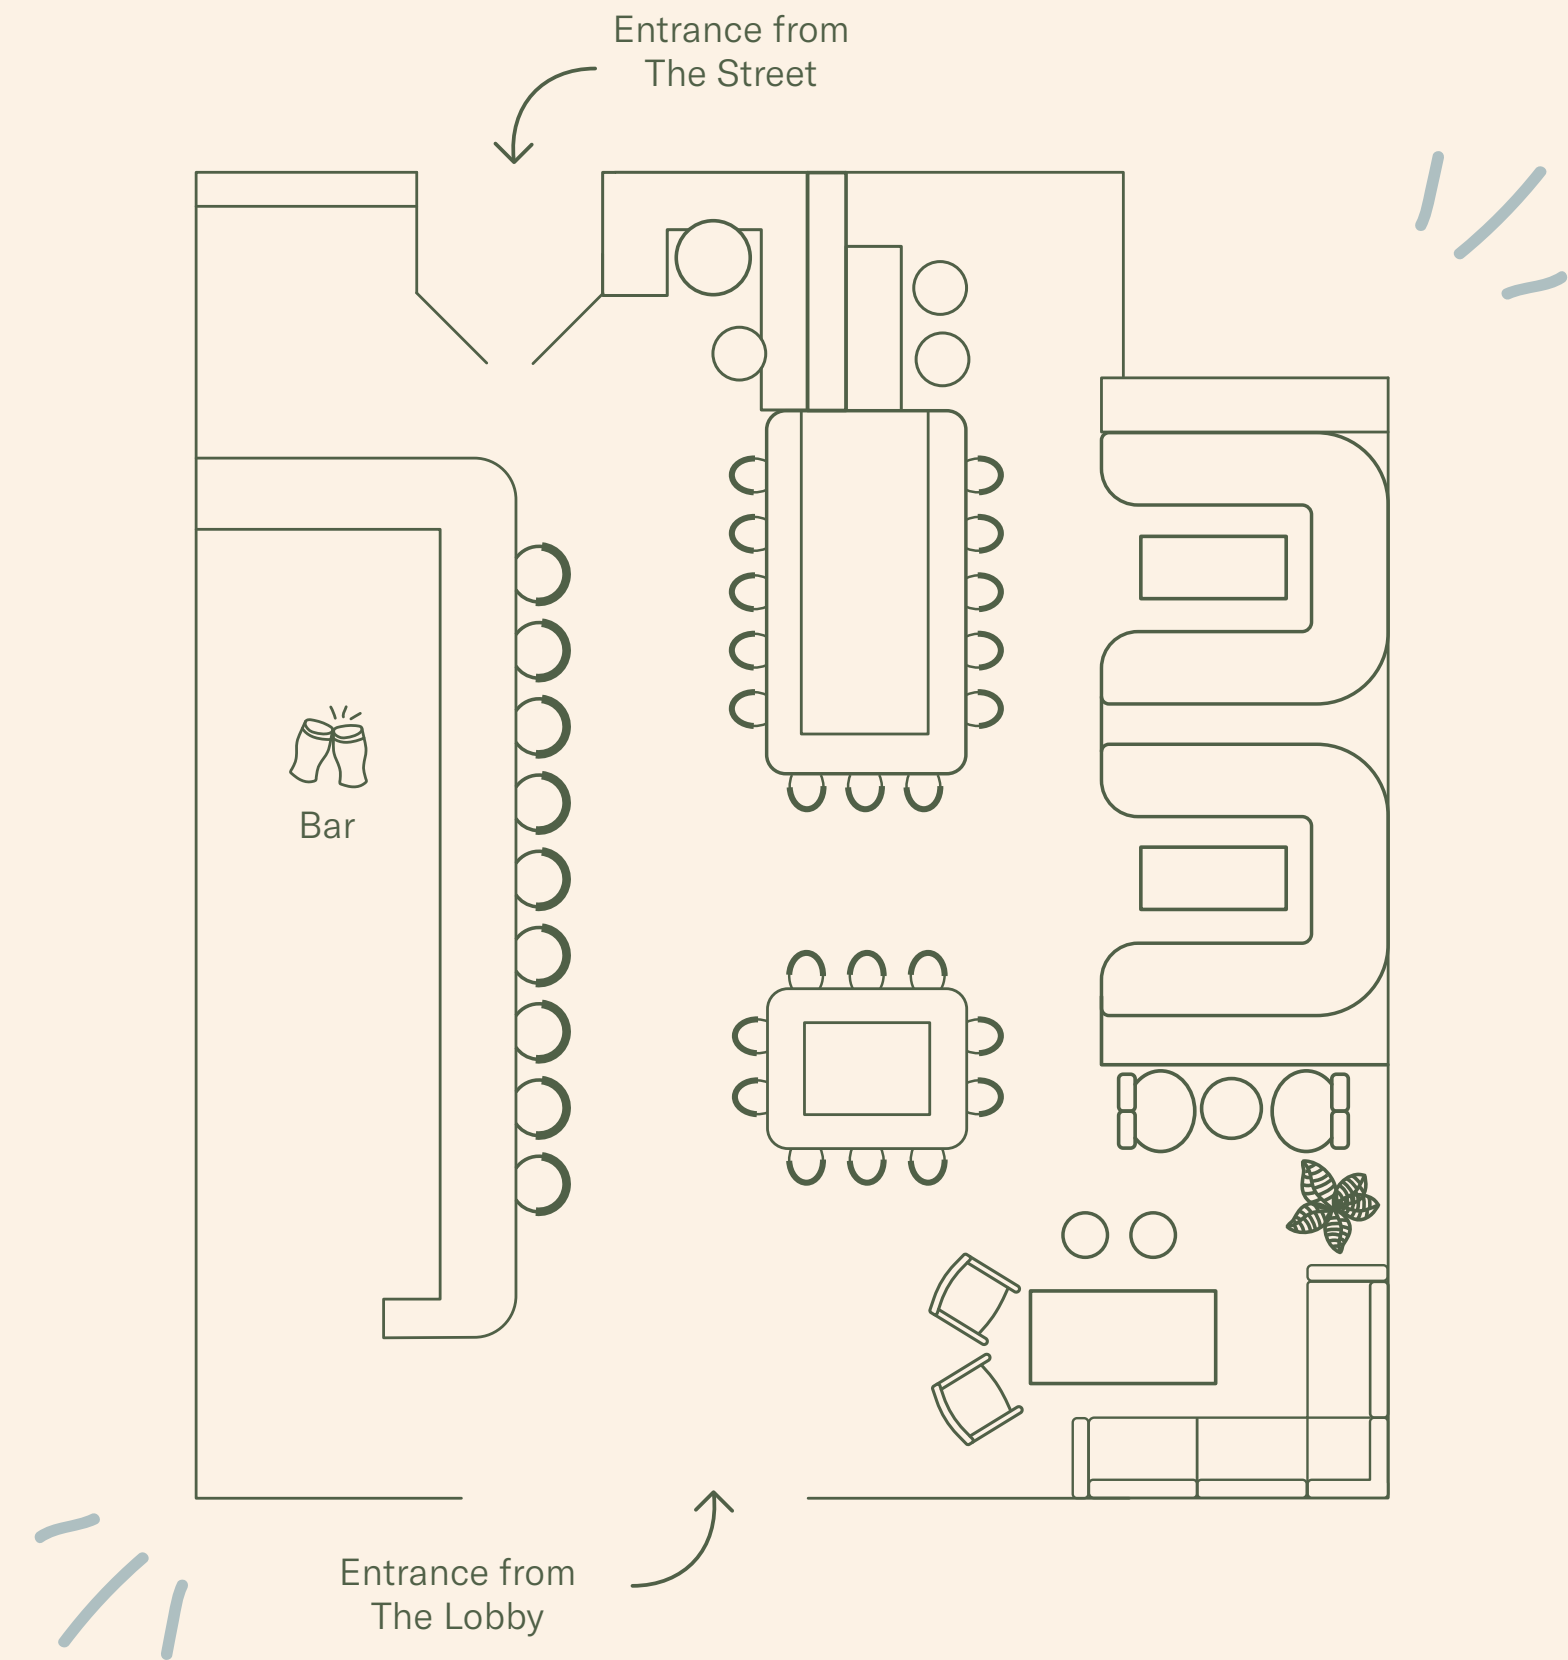

The Lobby Bar

| Room | Dims (SQM) | Capacity |
|---------------|------------|-------------------|
| | | Standing Cocktail |
| The Lobby Bar | 121 | 80 |