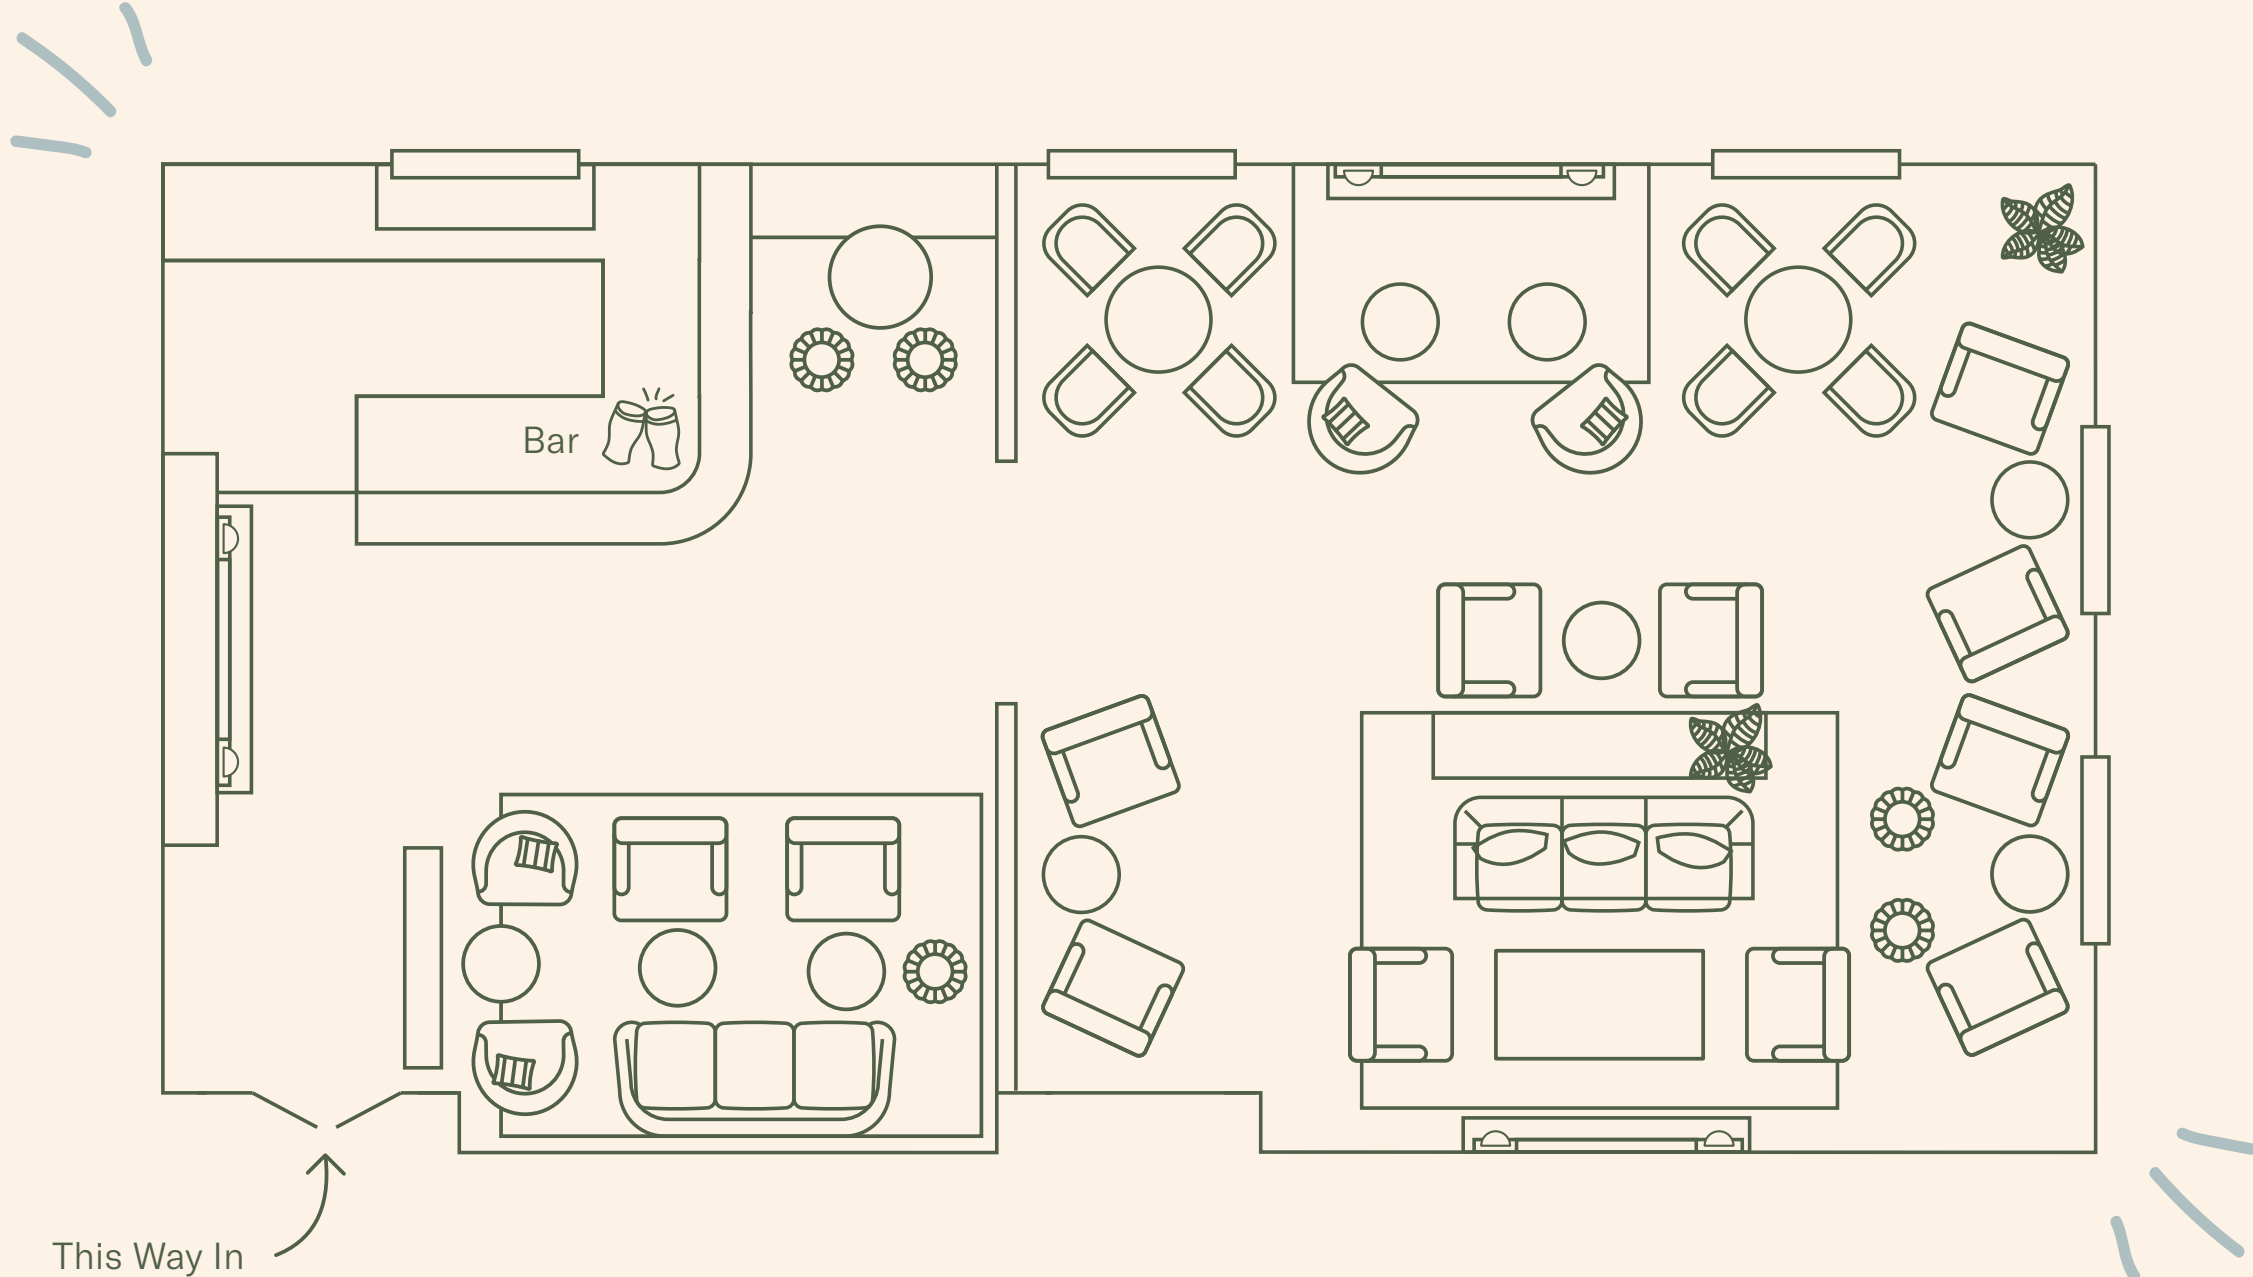

The Library Bar

Room	Dims (SQM)	Capacity	
		Seated Event	Standing Cocktail
The Library Bar	81	35	75