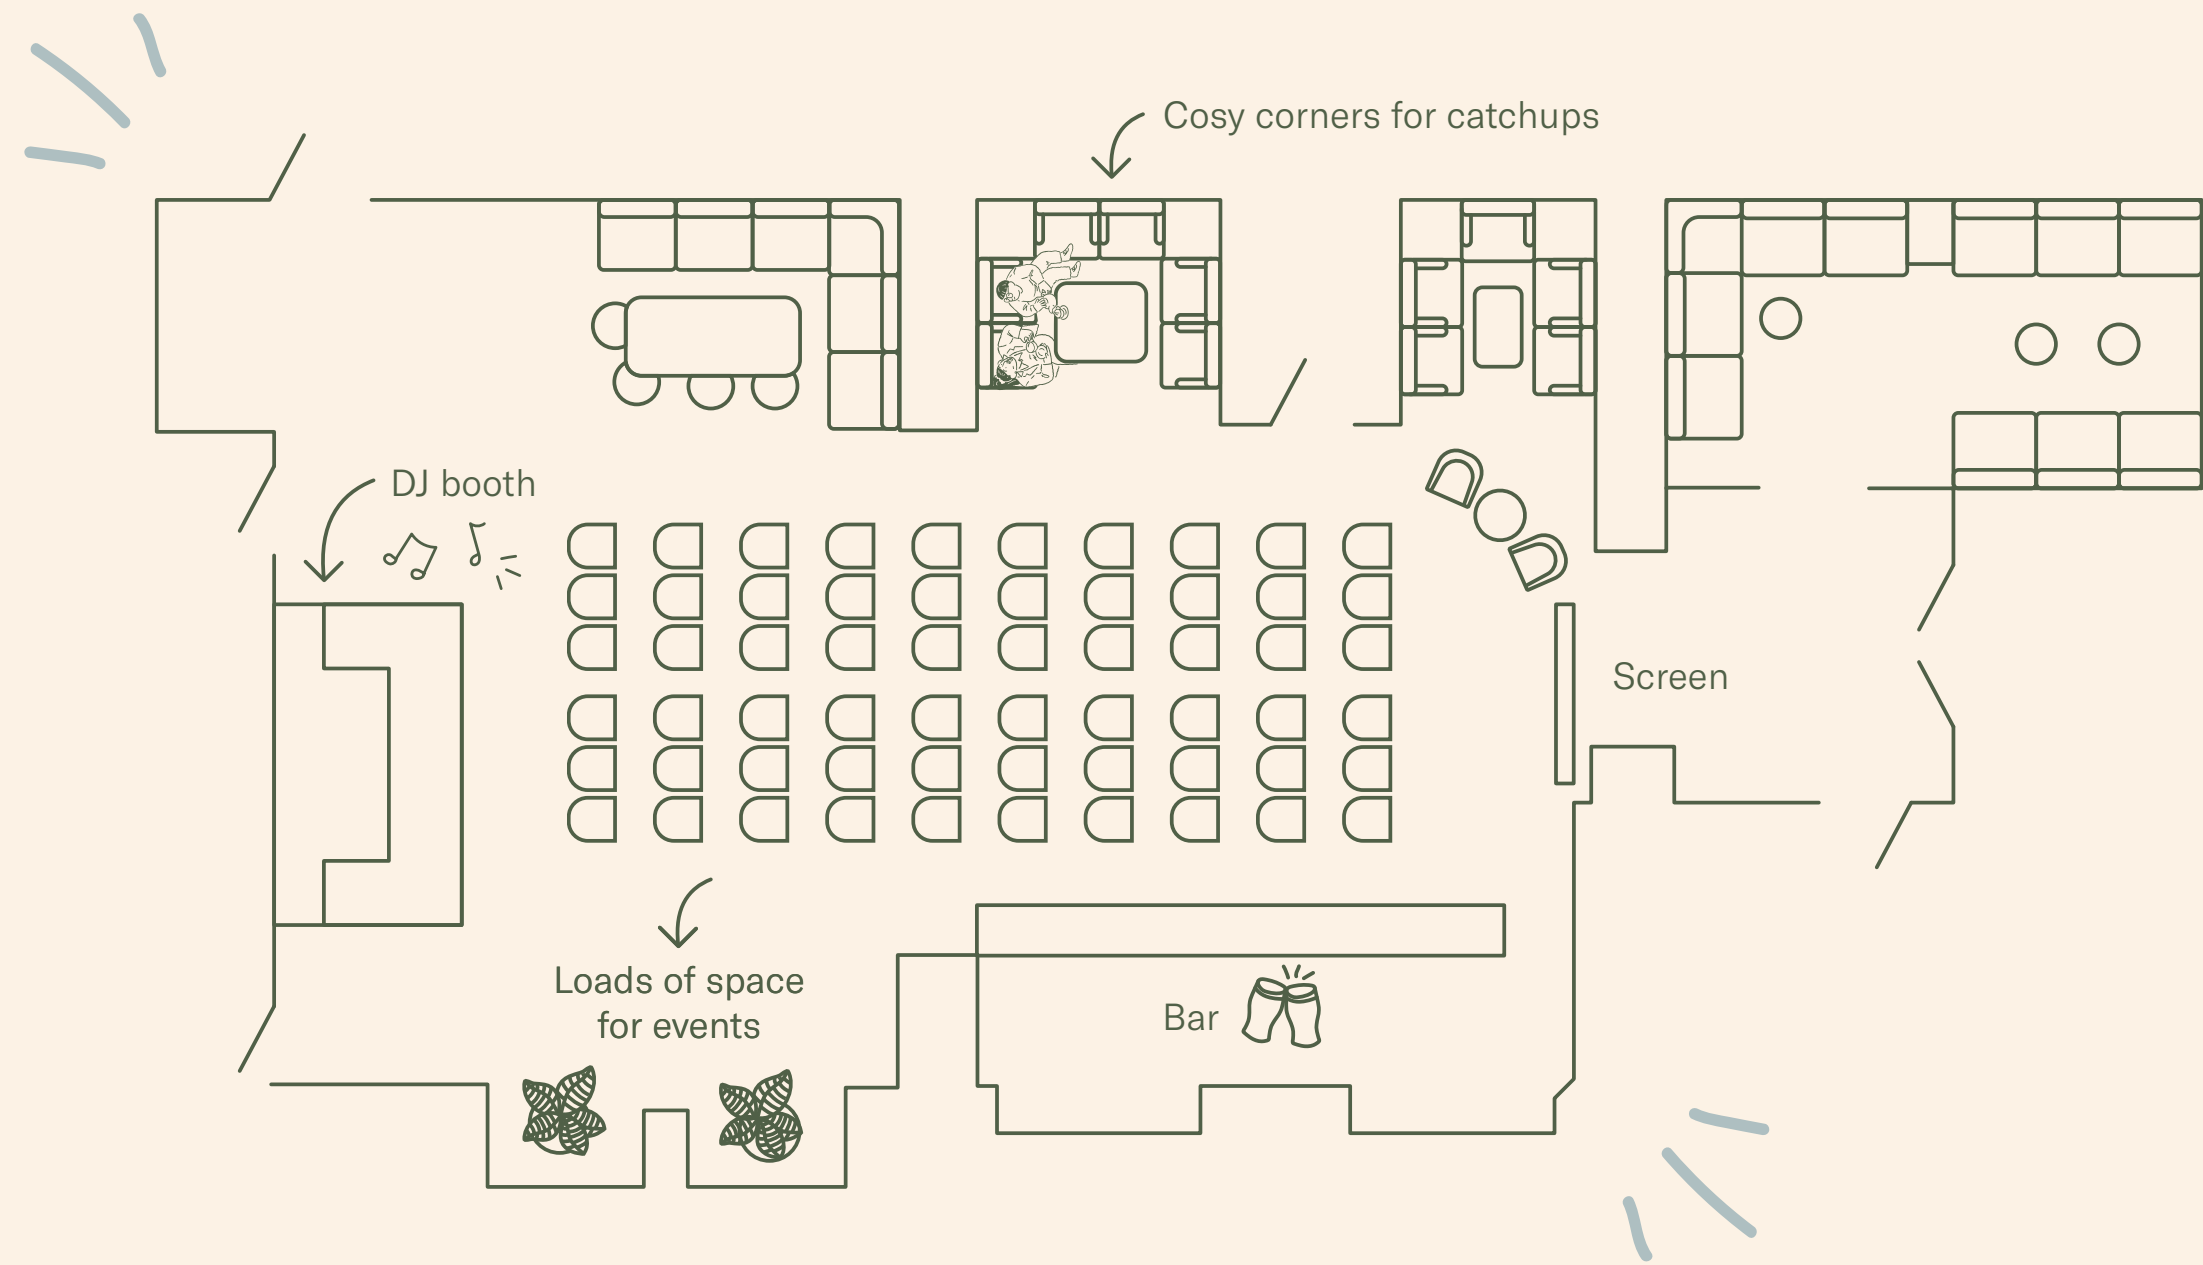

# The Dig

	Capacity
Theatre Style	60

# The Dig

	Capacity
Standing	180