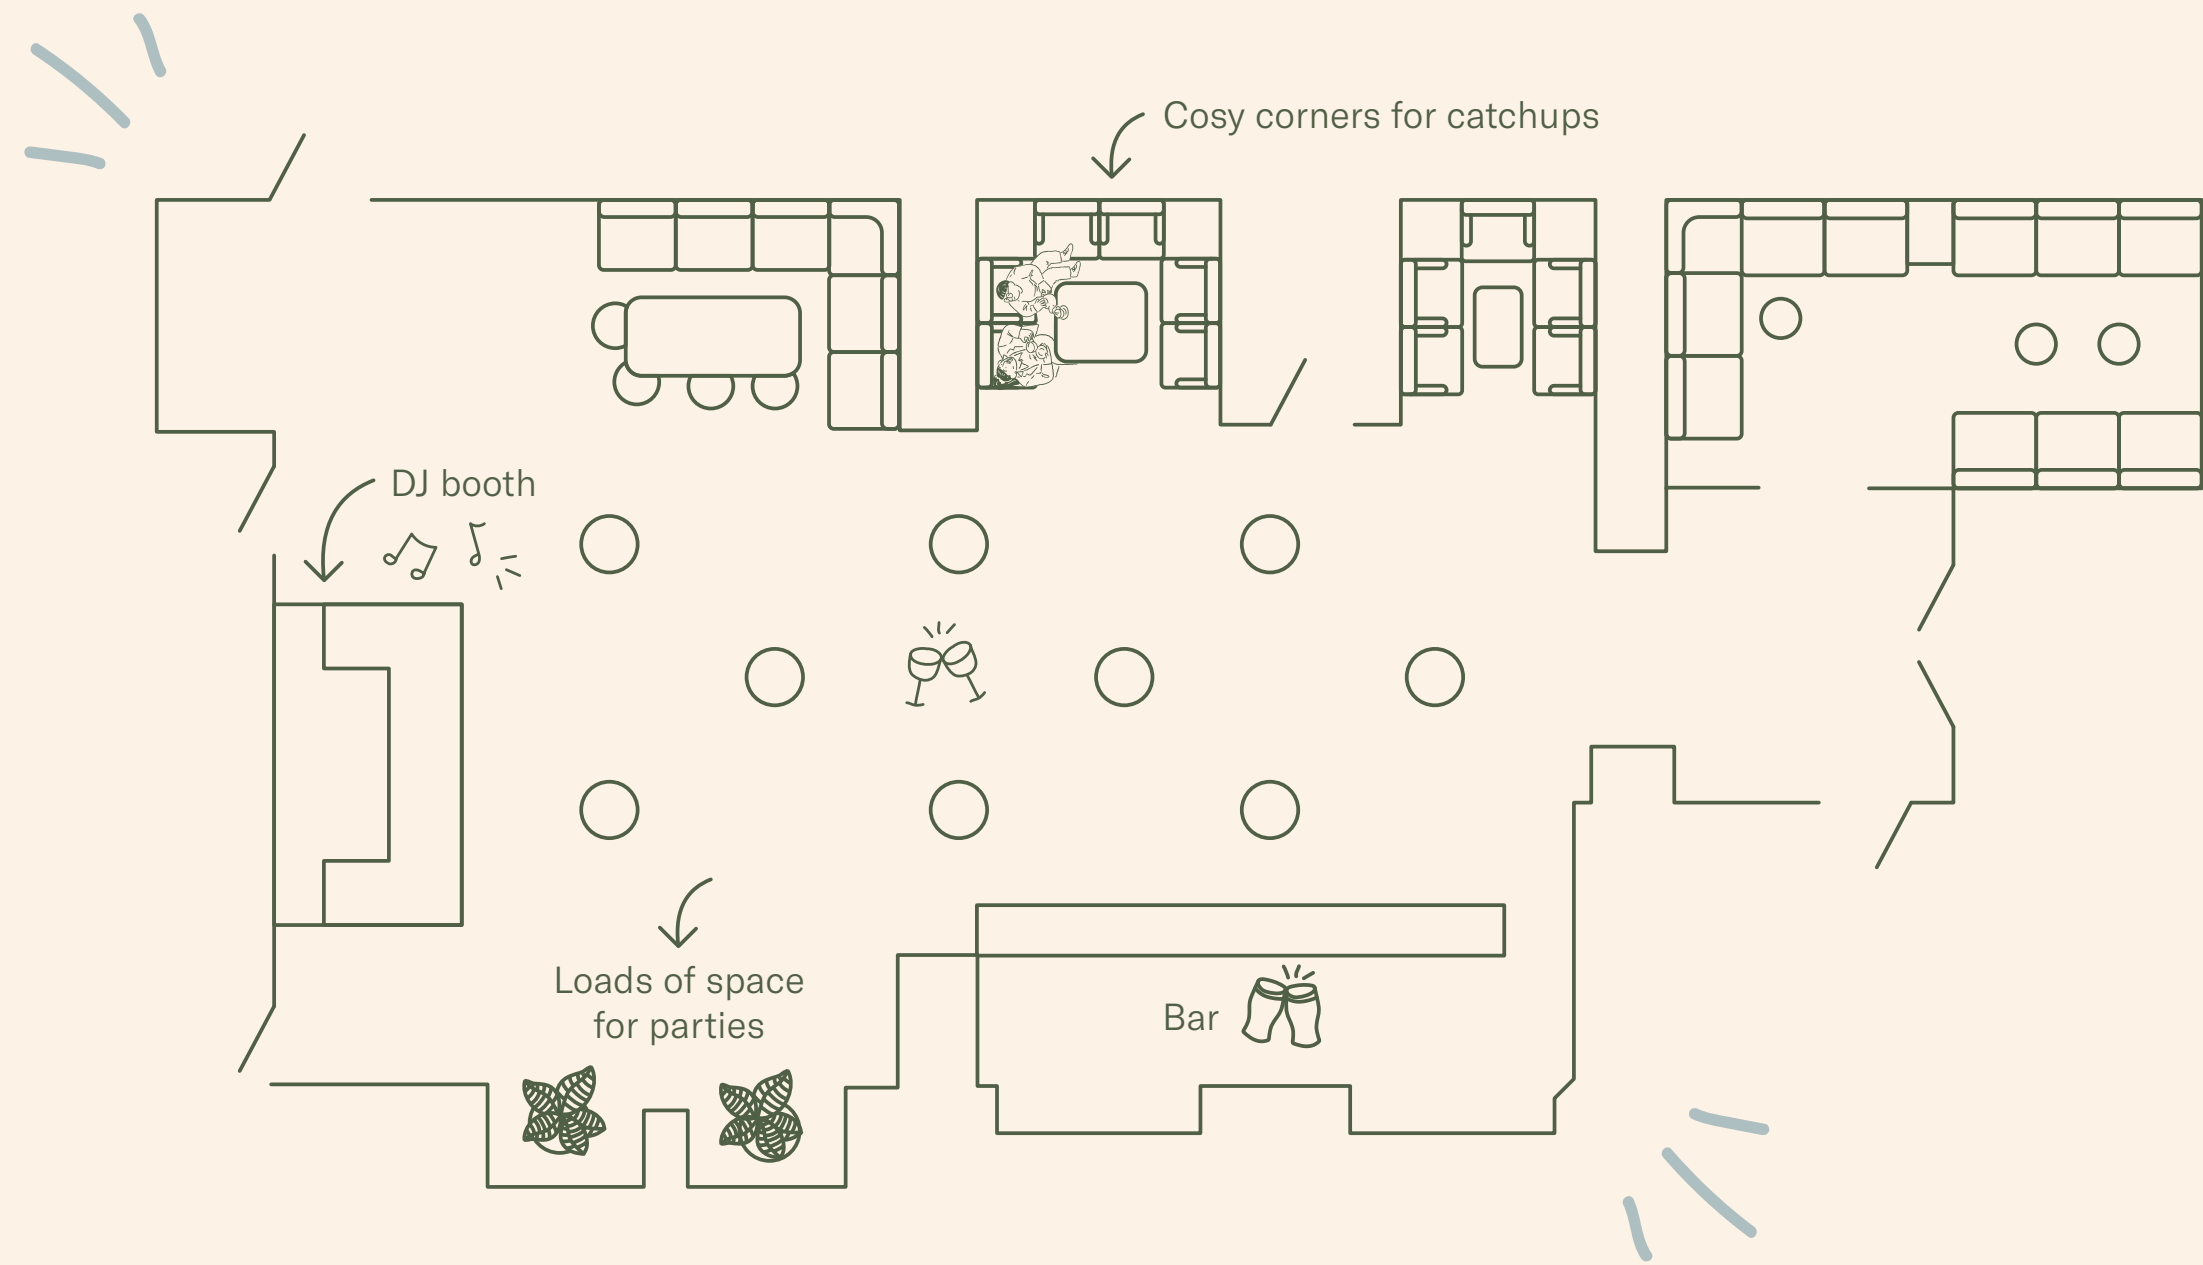

# The Dig

	Capacity
Theatre Style	60

# The Dig

	Capacity
Standing	180