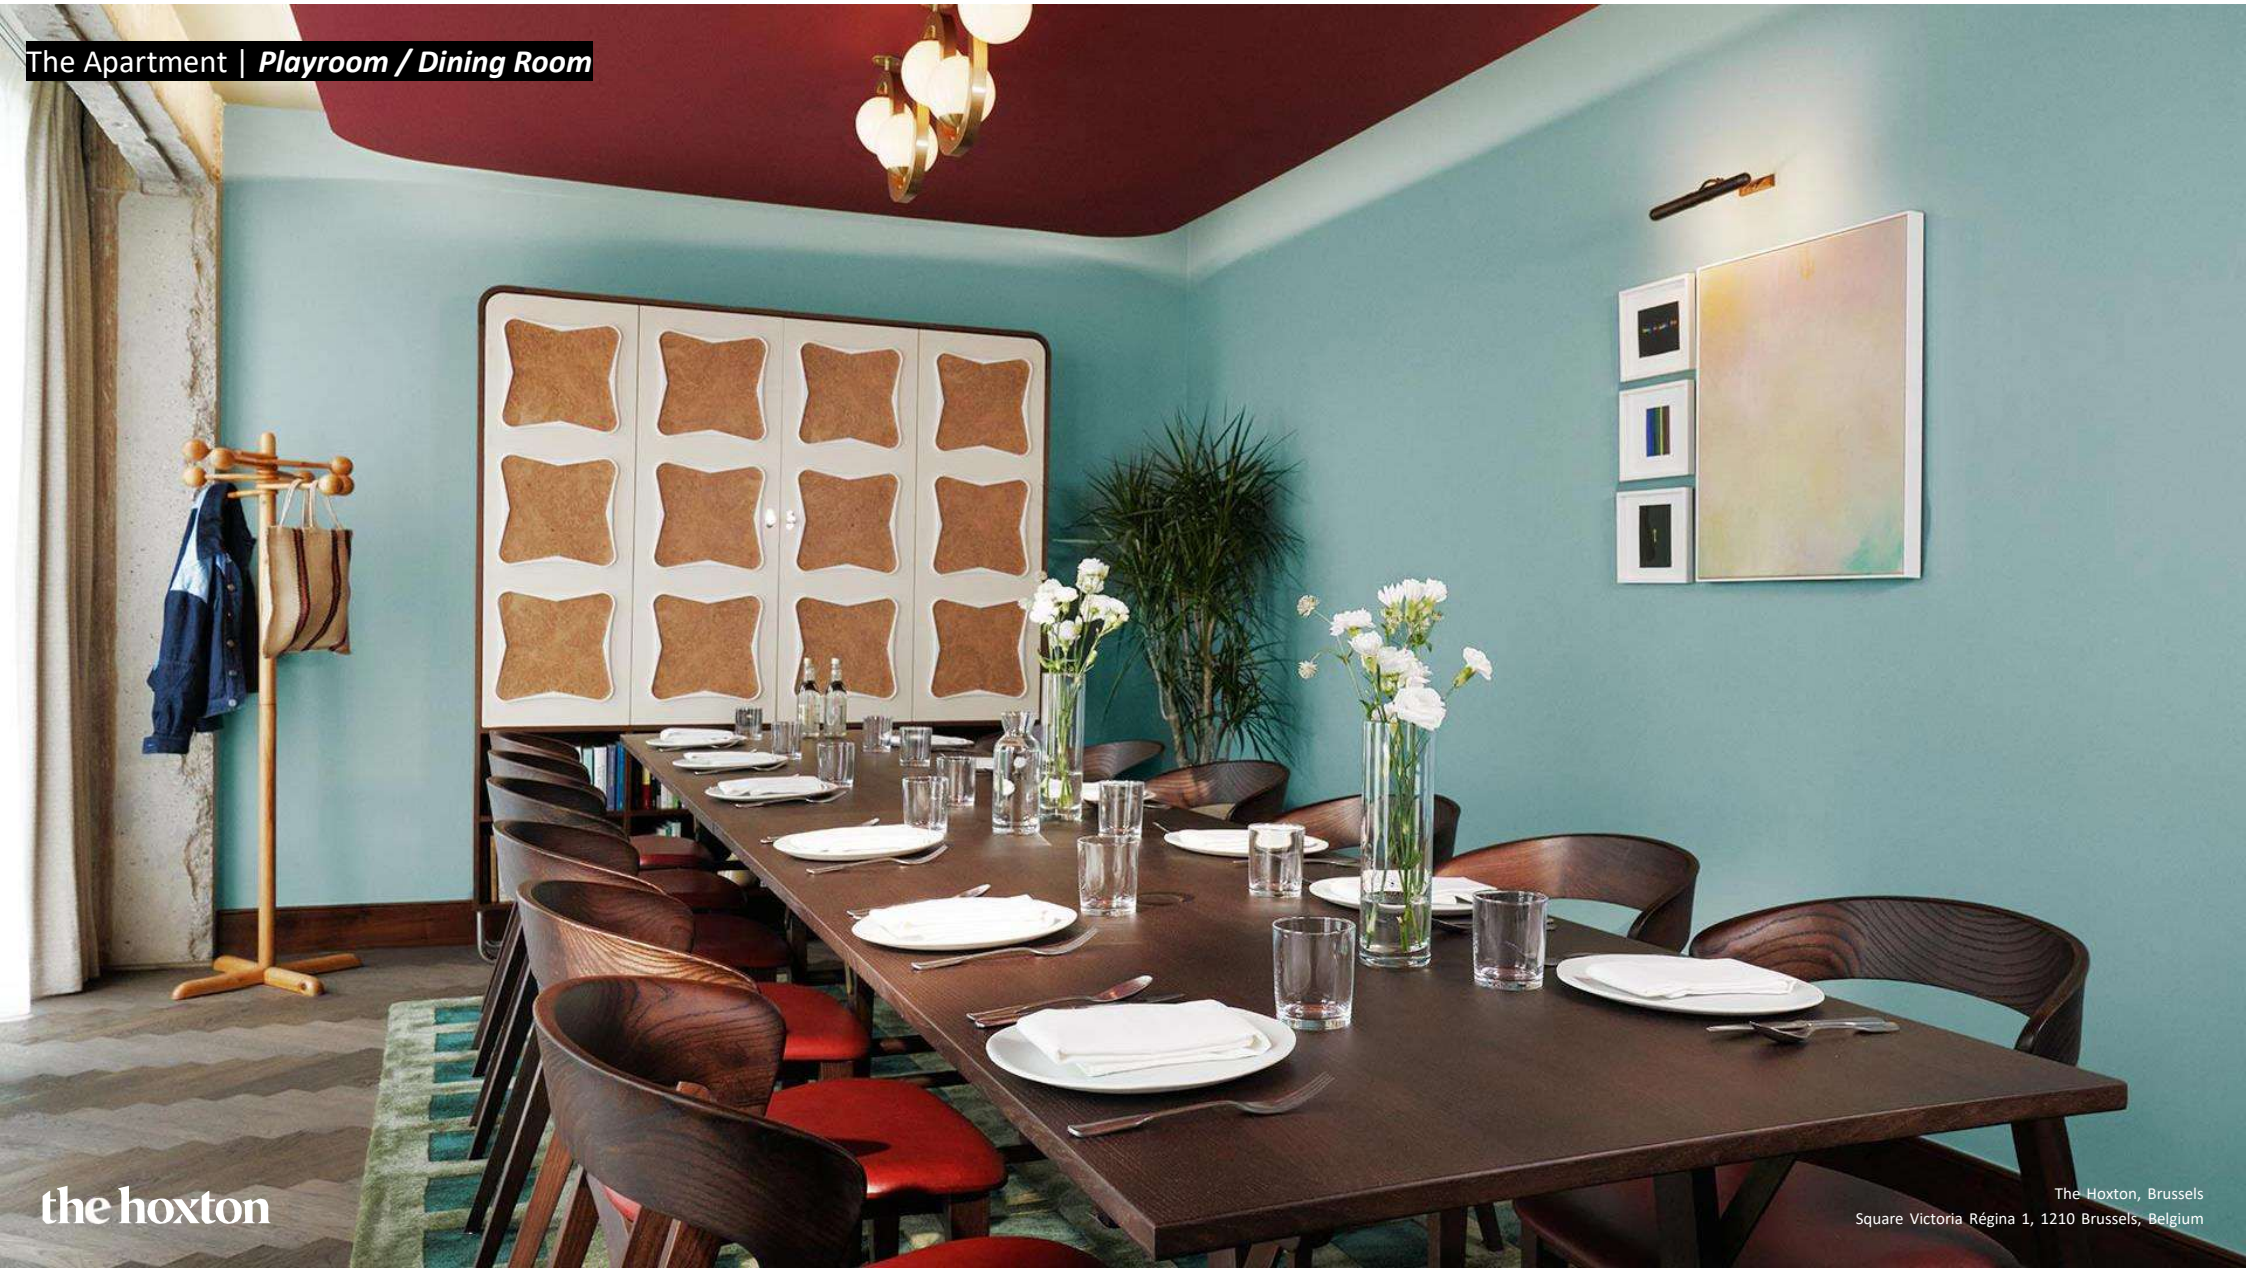

The Apartment | *Playroom / Dining Room*

the hoxton

The Hoxton, Brussels
Square Victoria Régina 1, 1210 Brussels, Belgium