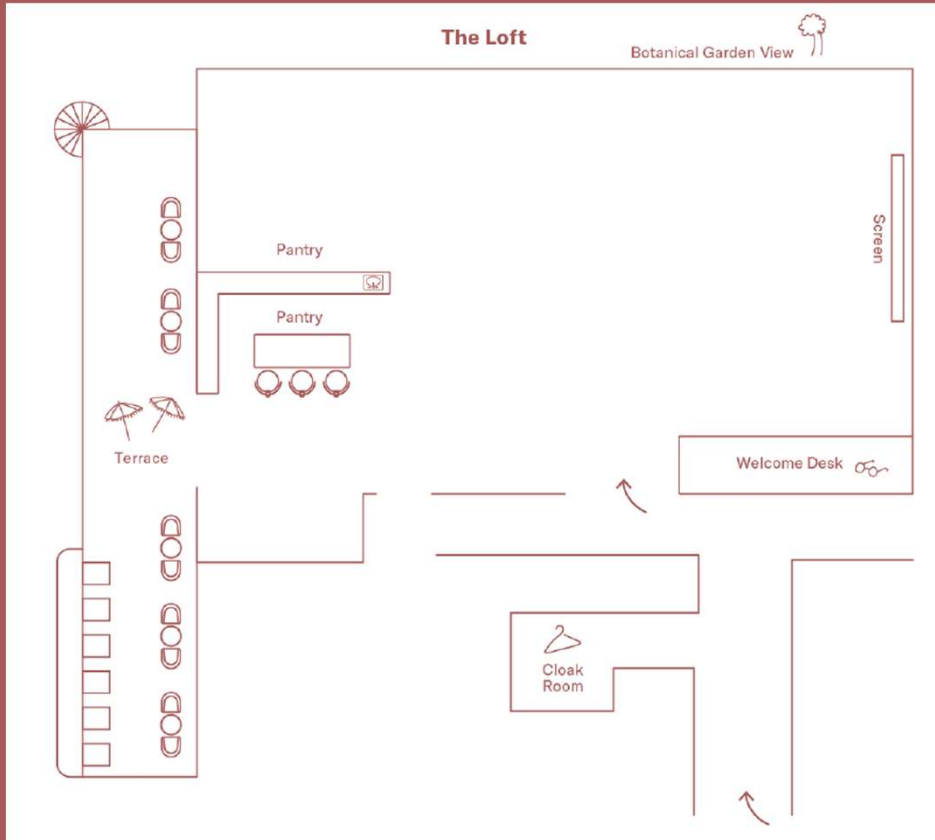

The Apartment | *The Pantry*

The Apartment | *Living Room*

the hoxton

The Hoxton, Brussels
Square Victoria Régina 1, 1210 Brussels, Belgium

The Apartment | *Living Room*

the hoxton

The Hoxton, Brussels
Square Victoria Régina 1, 1210 Brussels, Belgium

The Apartment | *Playroom / Dining Room*

the hoxton

The Hoxton, Brussels
Square Victoria Régina 1, 1210 Brussels, Belgium

The Apartment | *Playroom / Dining Room*

the hoxton

The Hoxton, Brussels
Square Victoria Régina 1, 1210 Brussels, Belgium

The Loft / Working From Spaces

the hoxton

The Hoxton, Brussels
Square Victoria Régina 1, 1210 Brussels, Belgium

The Loft- Working From spaces

Room	Floor	Capacity					
		Boardroom U shape	Classroom	Cabaret	Theatre	Round	Cocktail
The Loft	1	40	60	50	110	96	160
The Very Big One Working From Café	1	30	30	20	70	32	250
The Corner One	2	28	30	20	40	-	40
Winter Garden	2	24	-	-	-	-	30
The Big One	2	14	-	-	-	-	-

Working From | *The Loft*

the hoxton

The Hoxton, Brussels
Square Victoria Régina 1, 1210 Brussels, Belgium

Working From | *The Loft*

Working From | *The Loft*

the hoxton

The Hoxton, Brussels
Square Victoria Régina 1, 1210 Brussels, Belgium