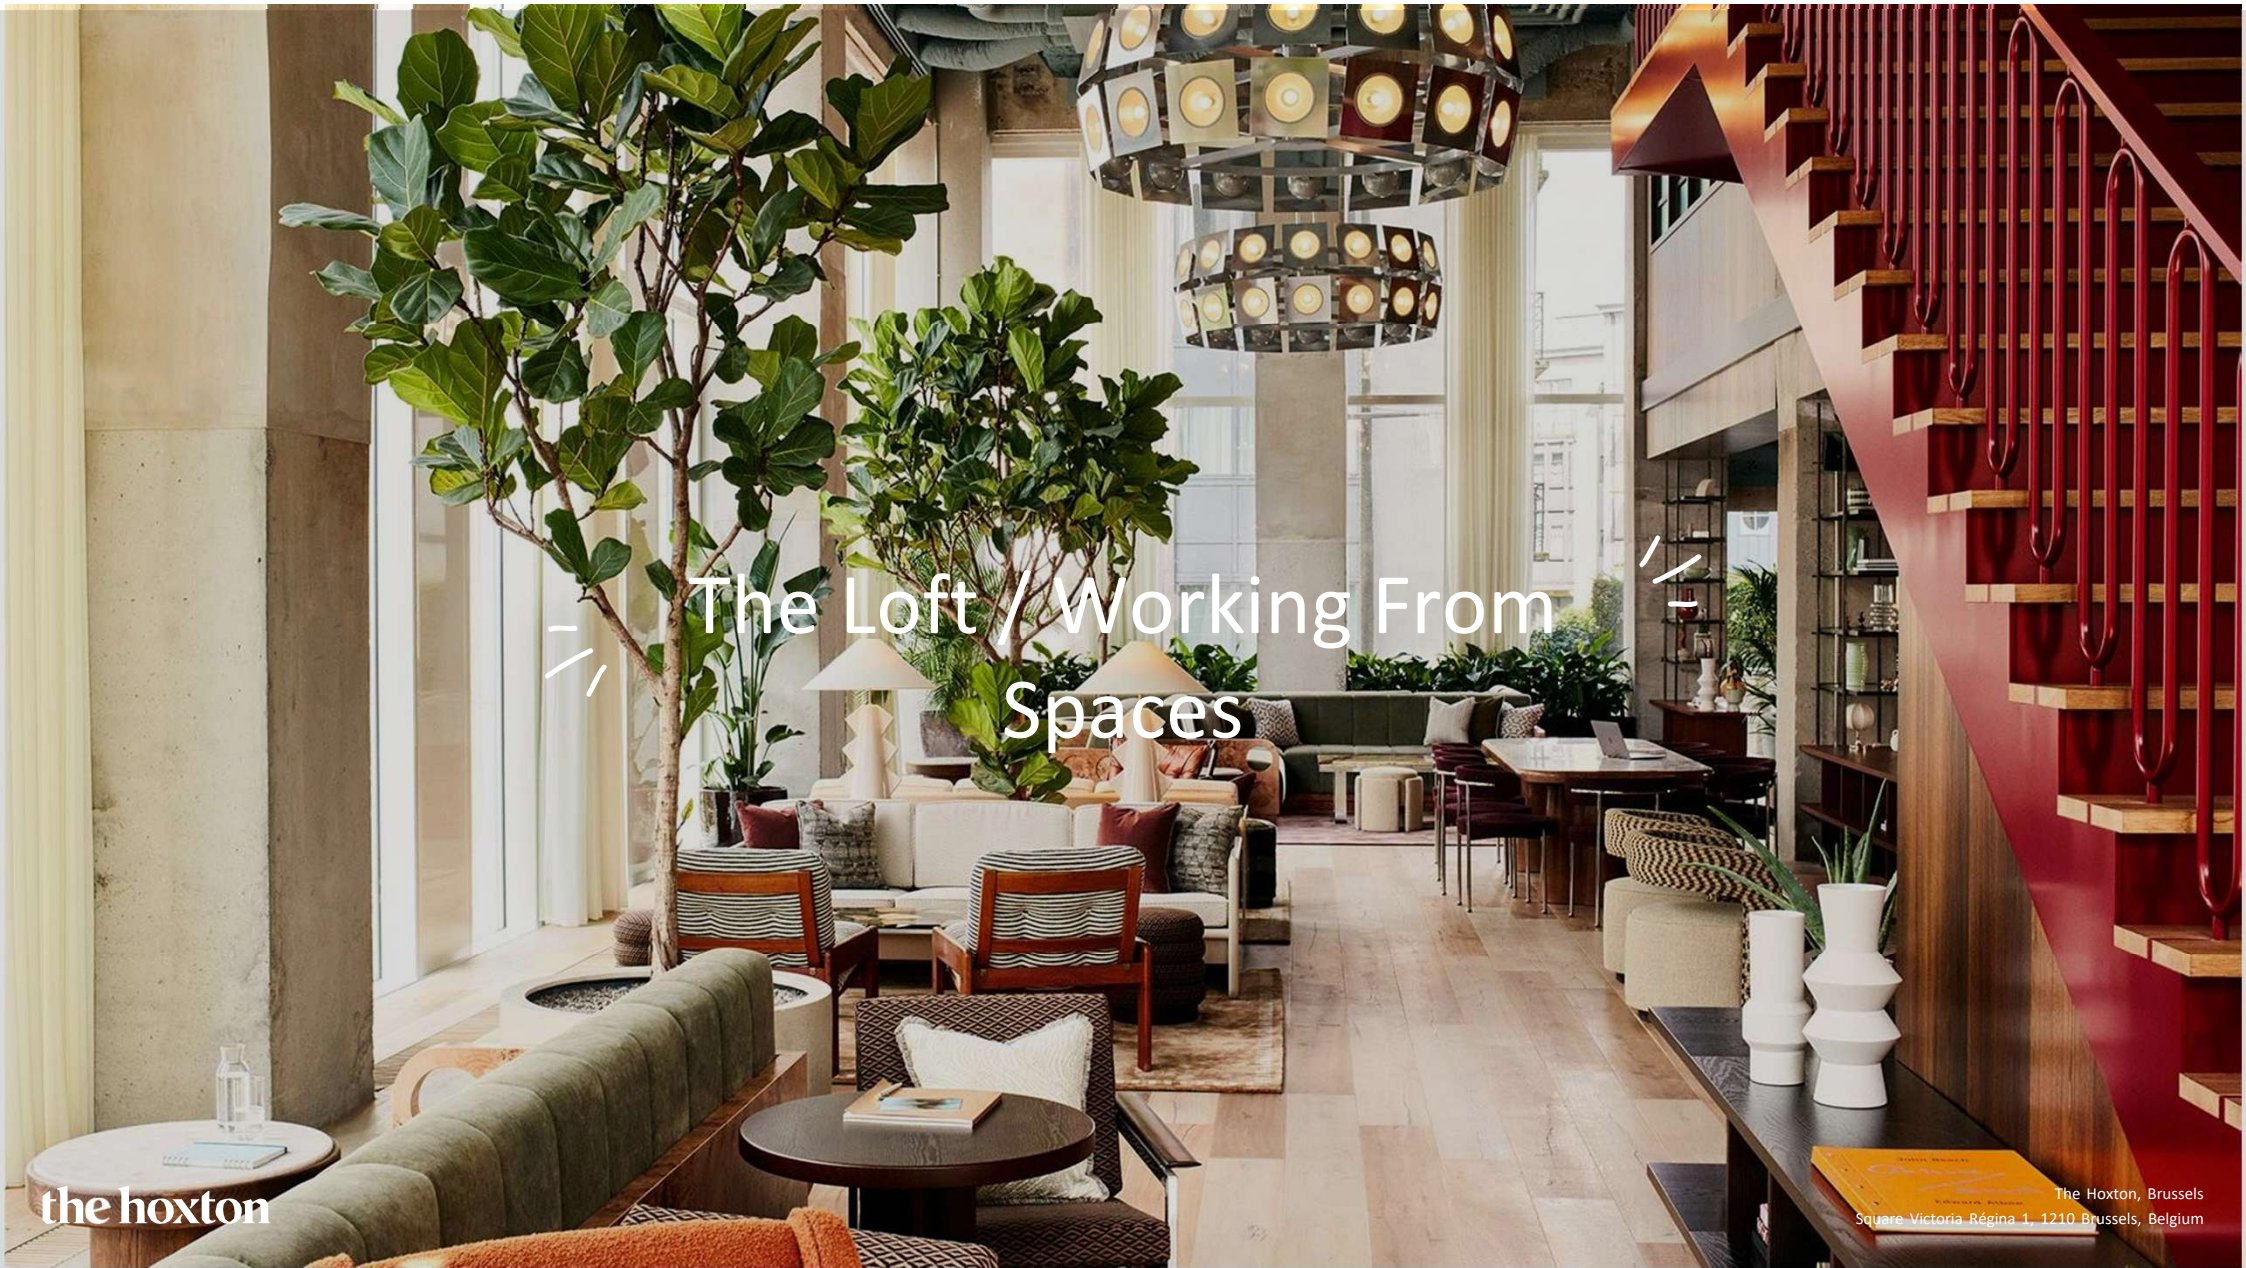

The Loft / Working From Spaces

the hoxton

The Hoxton, Brussels
Square Victoria Régina 1, 1210 Brussels, Belgium