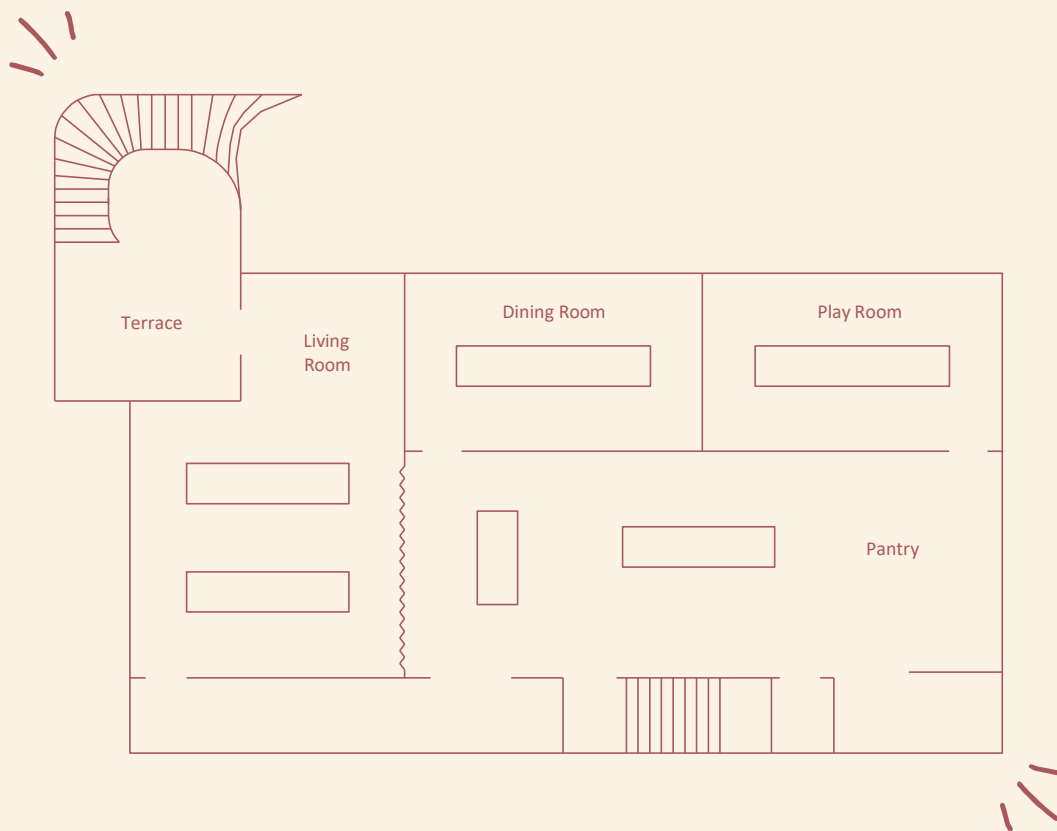

The Apartment | 3 rooms

Room	Floor	Capacity					
		Boardroom U shape	Classroom	Cabaret	Theatre	Round	Cocktail
Living Room	0	24	-	-	40	24	-
Dining Room	0	14	-	-	20	-	-
Play Room	0	14	-	-	20	-	-
The Apartment	0	24	26	25	55	40	80