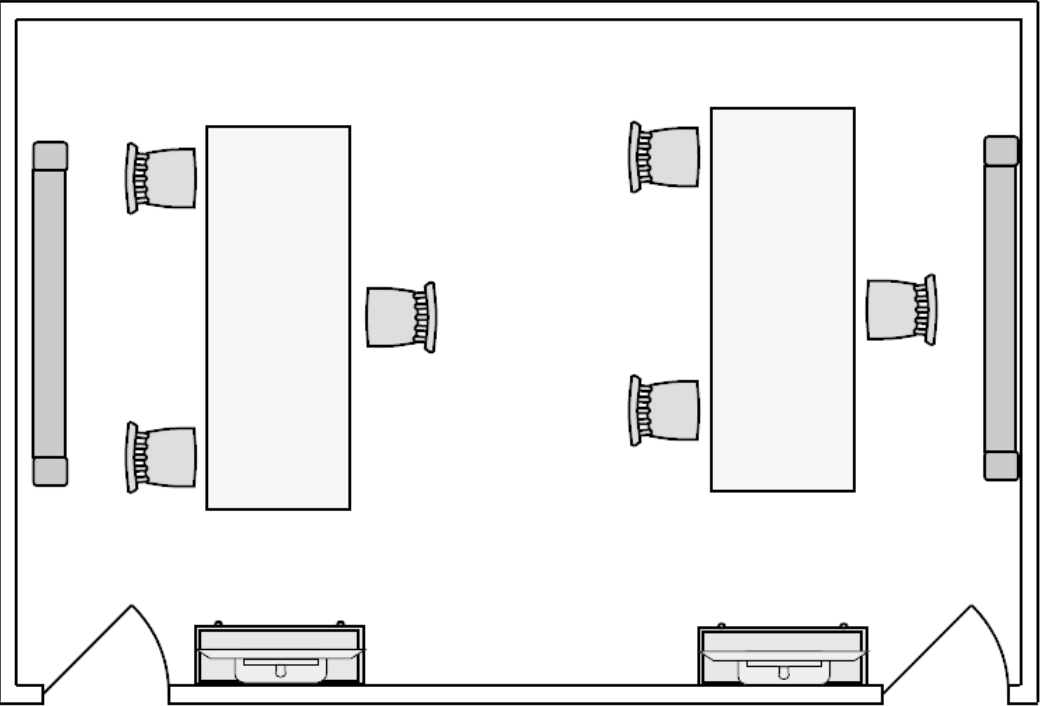

Dining Room

Maximum Capacity Boardroom

Social Distancing Capacity (6 ft Apart Average)

Drafting Room

Maximum Capacity
Boardroom

Social Distancing Capacity
(6ft Apart Average)

Mapping Room

Maximum Capacity
Boardroom

Social Distancing Capacity
(6 ft Apart Average)

Drafting & Mapping Room

Maximum Capacity
Boardroom

Social Distancing Capacity
(6 ft Apart Average)

Green Room

Maximum Capacity
Boardroom

Social Distancing Capacity
(6 ft Apart Average)

Studio

Maximum Capacity
Boardroom

Social Distancing Capacity
(6 ft Apart Average)

Studio & Green Room

Maximum Capacity
Boardroom

Social Distancing Capacity
(6 ft Apart Average)